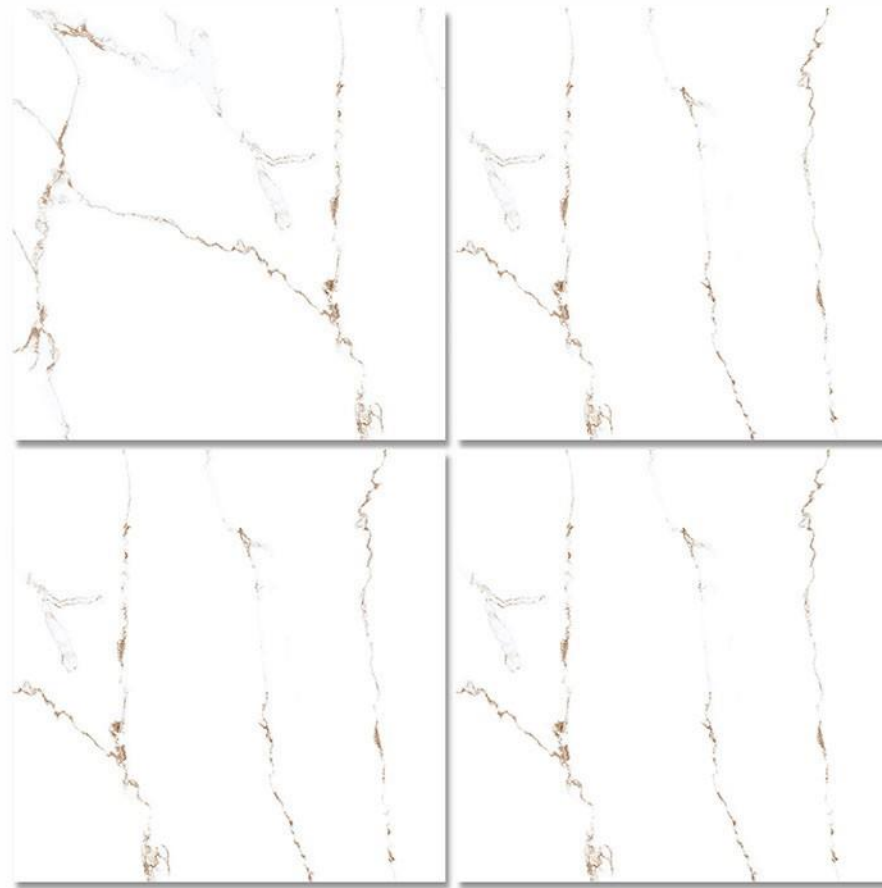

BOREAL BEIGE

4-RANDOM

GLOSSY FINISH

GLAZED VITRIFIED TILES / 600x600mm

BOREAL GREEN

3-RANDOM

GLOSSY FINISH

GLAZED VITRIFIED TILES / 600x600mm