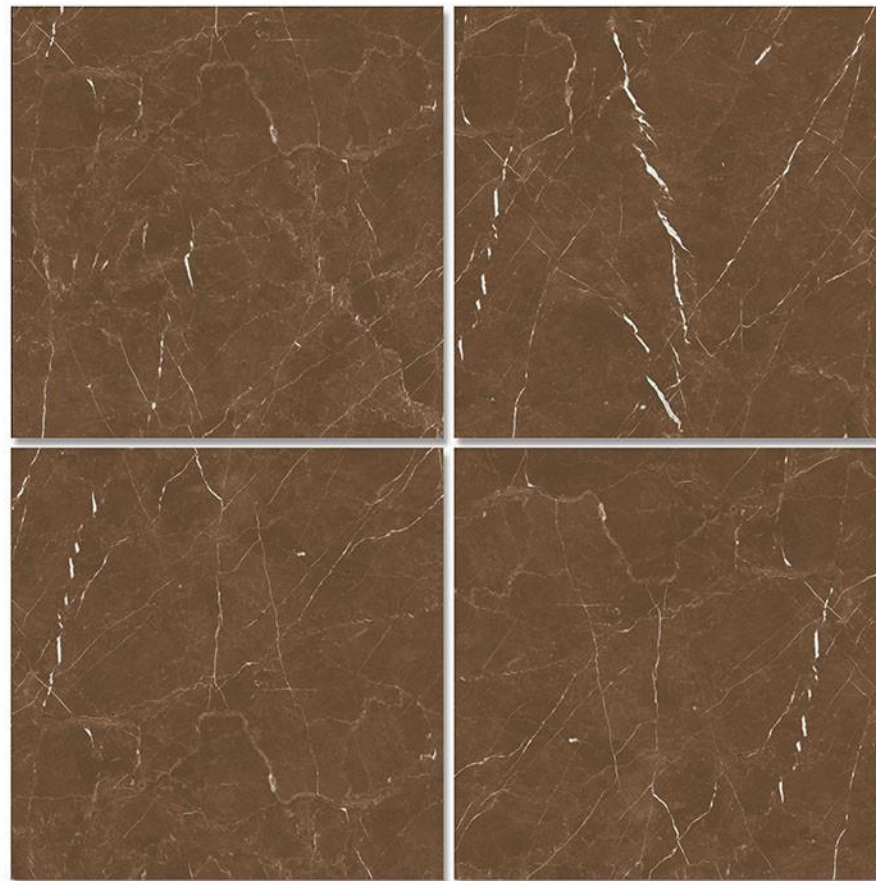

ARBAT BEIGE

4-RANDOM

GLOSSY FINISH

GLAZED VITRIFIED TILES / 600x600mm

ARCTIC CHOCO

4-RANDOM

GLOSSY FINISH

GLAZED VITRIFIED TILES / 600x600mm