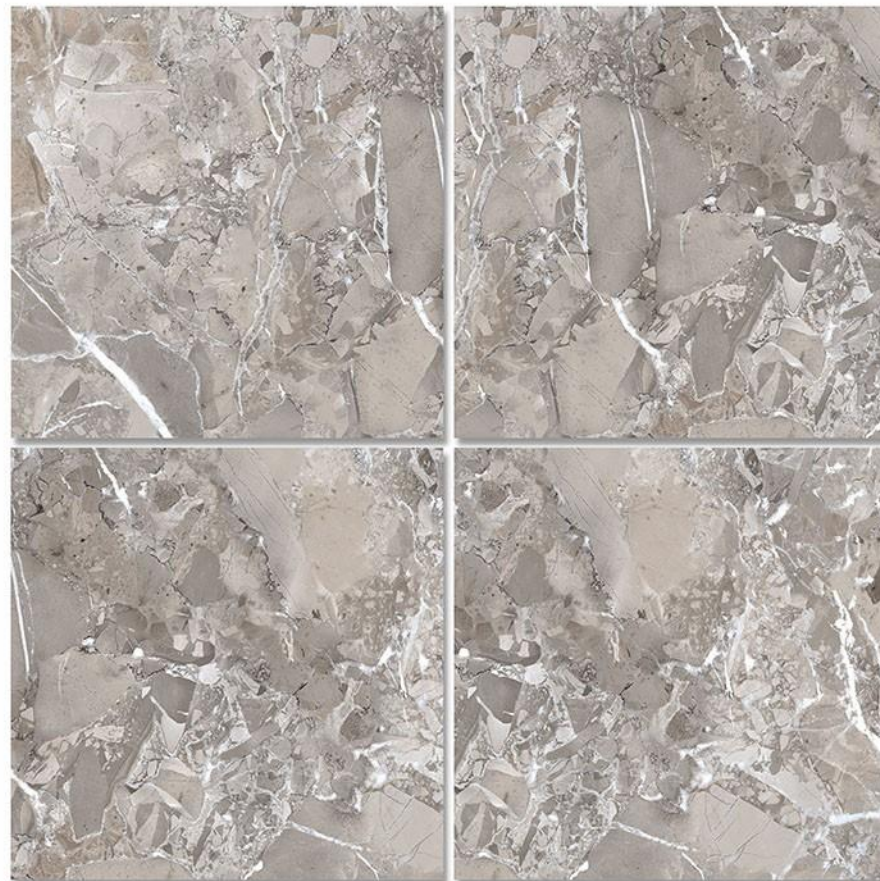

5-RANDOM

GLOSSY FINISH

GLAZED VITRIFIED TILES / 600x600mm

DONNA NEGRO