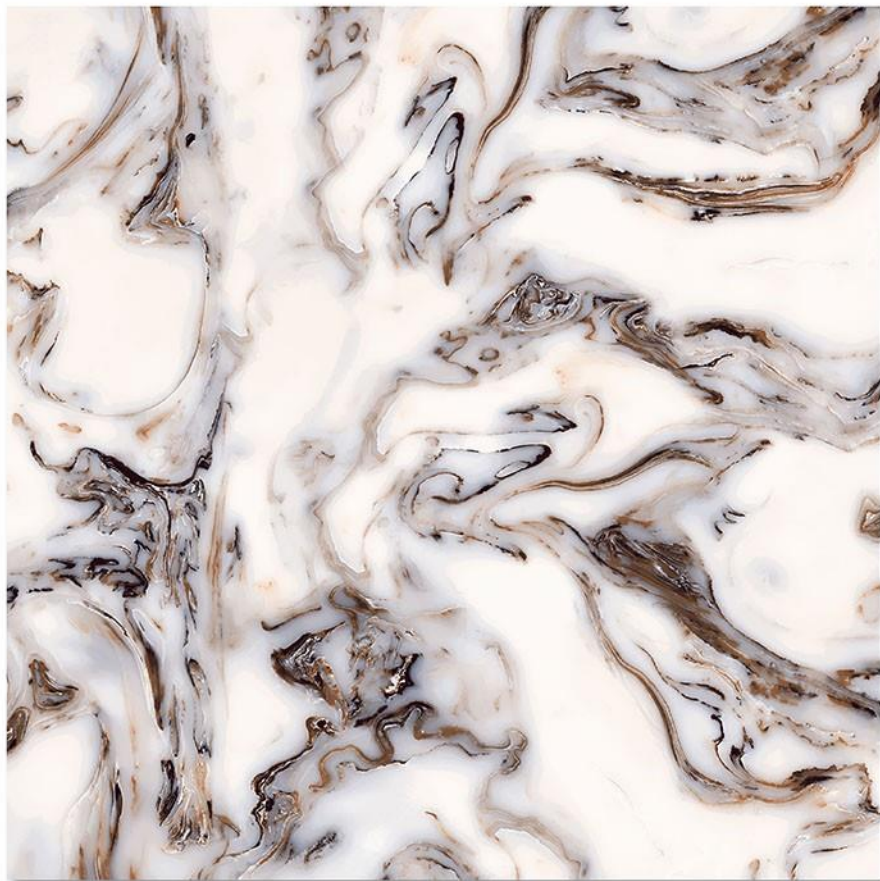

3-RANDOM

GLOSSY FINISH

GLAZED VITRIFIED TILES / 600x600mm

RIVERA BLUE