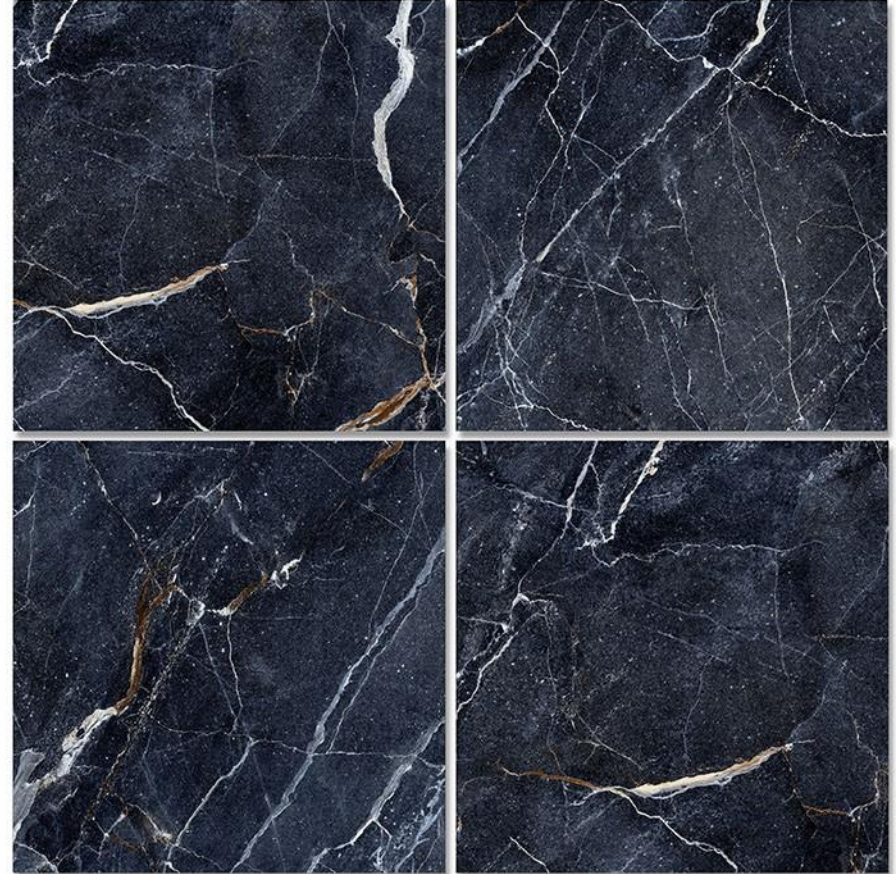

DYNA BEIGE

5-RANDOM

GLOSSY FINISH

GLAZED VITRIFIED TILES / 600x600mm

HAVOC BLUE

1-RANDOM

GLOSSY FINISH

GLAZED VITRIFIED TILES / 600x600mm