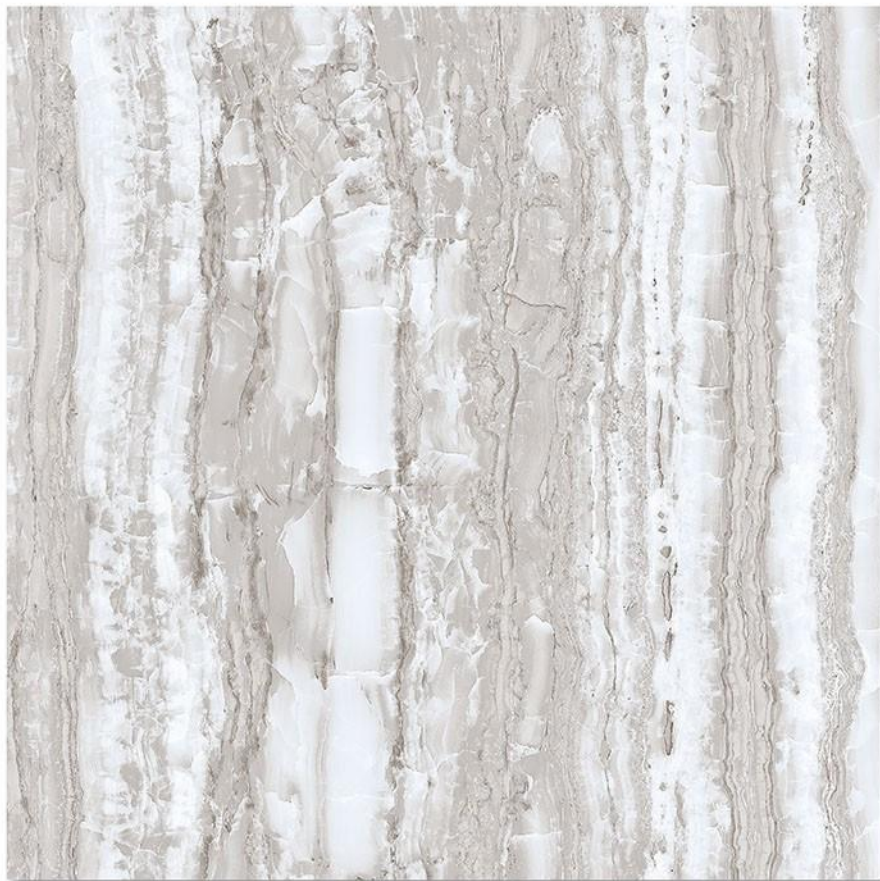

5-RANDOM

GLOSSY FINISH

GLAZED VITRIFIED TILES / 600x600mm

MEGA ONIX GREY