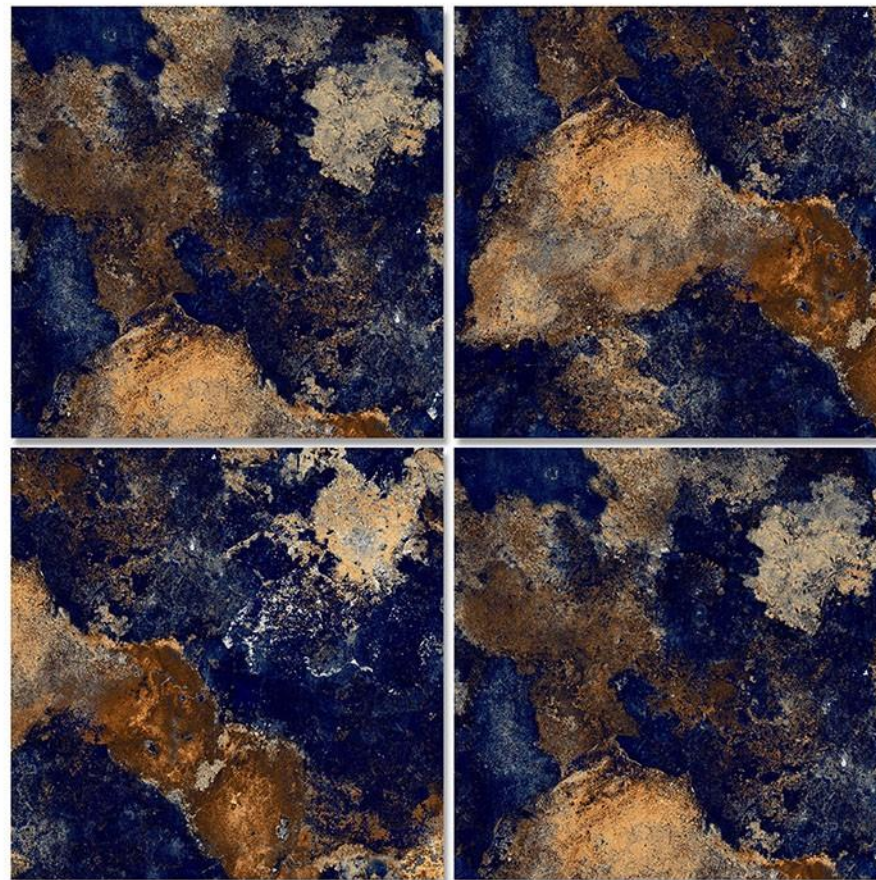

REAL TRAVERTINO CREMA

3-RANDOM

GLOSSY FINISH

GLAZED VITRIFIED TILES / 600x600mm

RICERCOTO BROWN

3-RANDOM

GLOSSY FINISH

GLAZED VITRIFIED TILES / 600x600mm