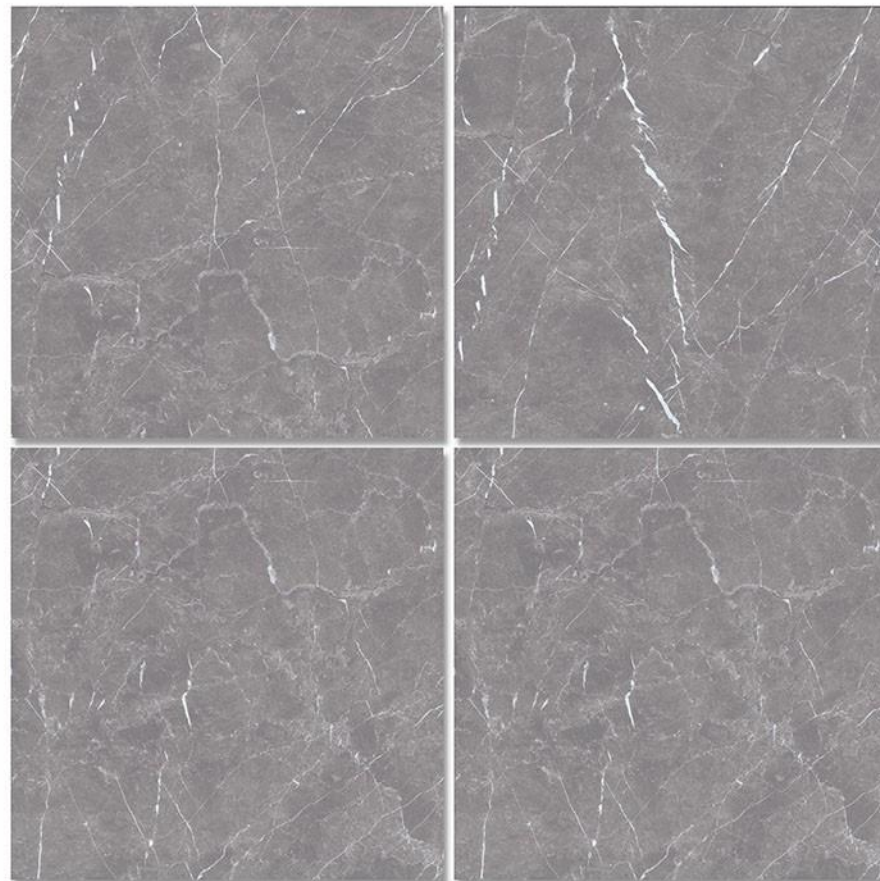

ARBAT BEIGE

4-RANDOM

GLOSSY FINISH

GLAZED VITRIFIED TILES / 600x600mm

ARCTIC CHOCO

4-RANDOM

GLOSSY FINISH

GLAZED VITRIFIED TILES / 600x600mm