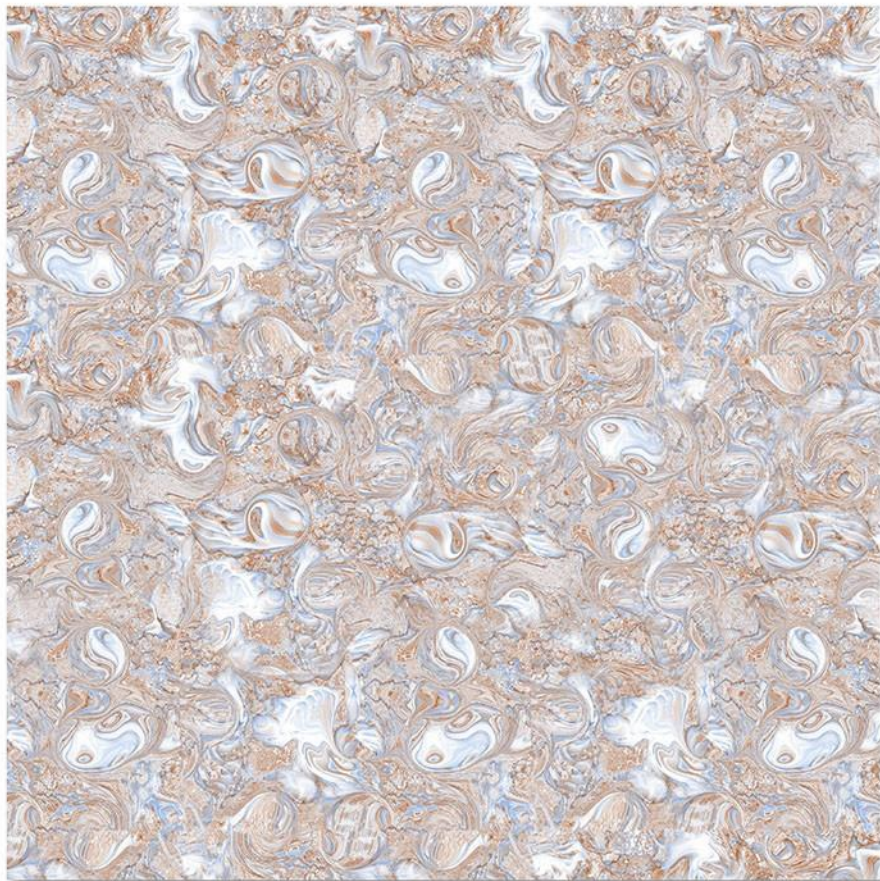

1-RANDOM

GLOSSY FINISH

GLAZED VITRIFIED TILES / 600x600mm

TOPAZ BROWN