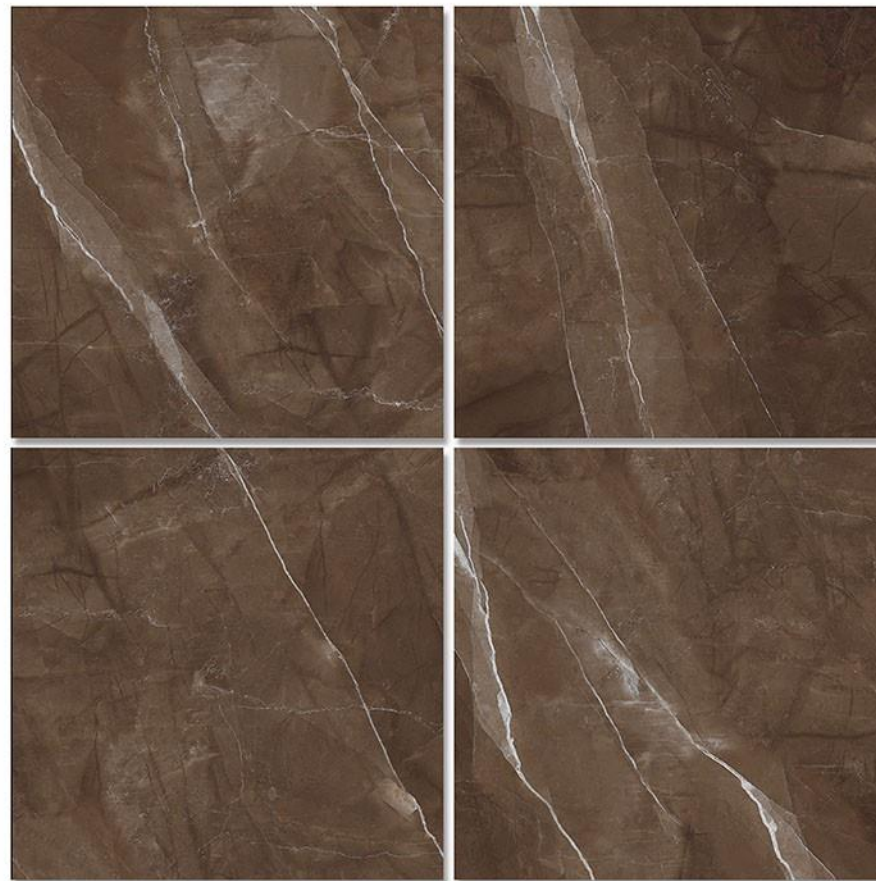

5-RANDOM

GLOSSY FINISH

GLAZED VITRIFIED TILES / 600x600mm

ADALYA ARMANI CHOCO