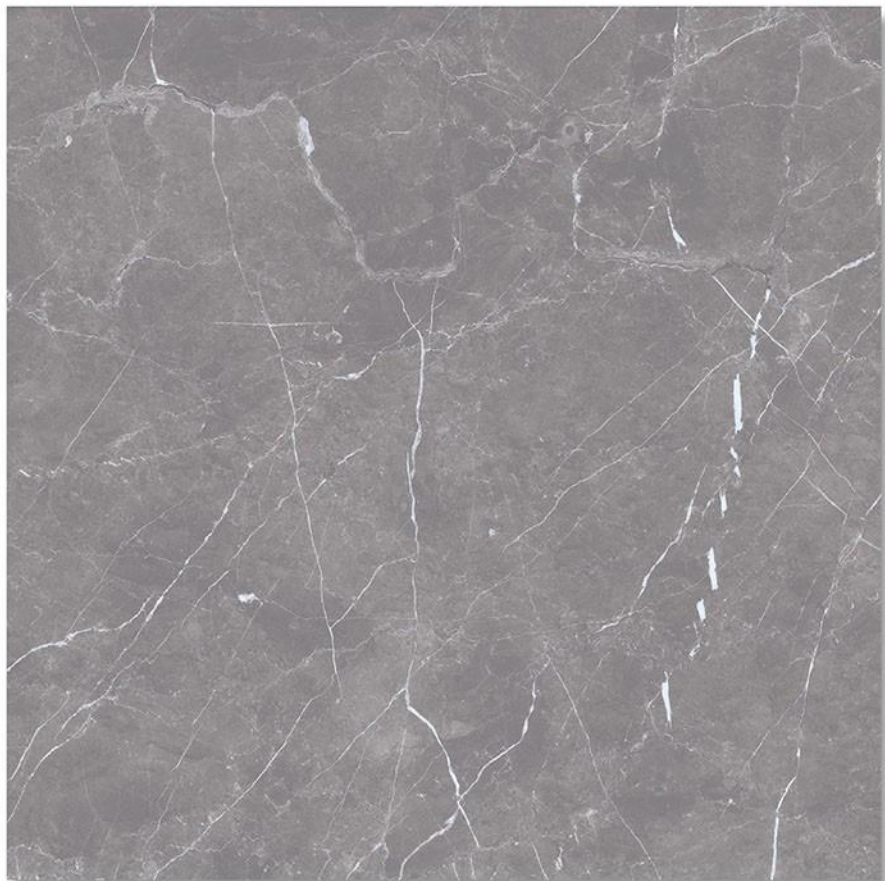

ARBAT BEIGE

4-RANDOM

GLOSSY FINISH

GLAZED VITRIFIED TILES / 600x600mm

ARCTIC CHOCO

4-RANDOM

GLOSSY FINISH

GLAZED VITRIFIED TILES / 600x600mm