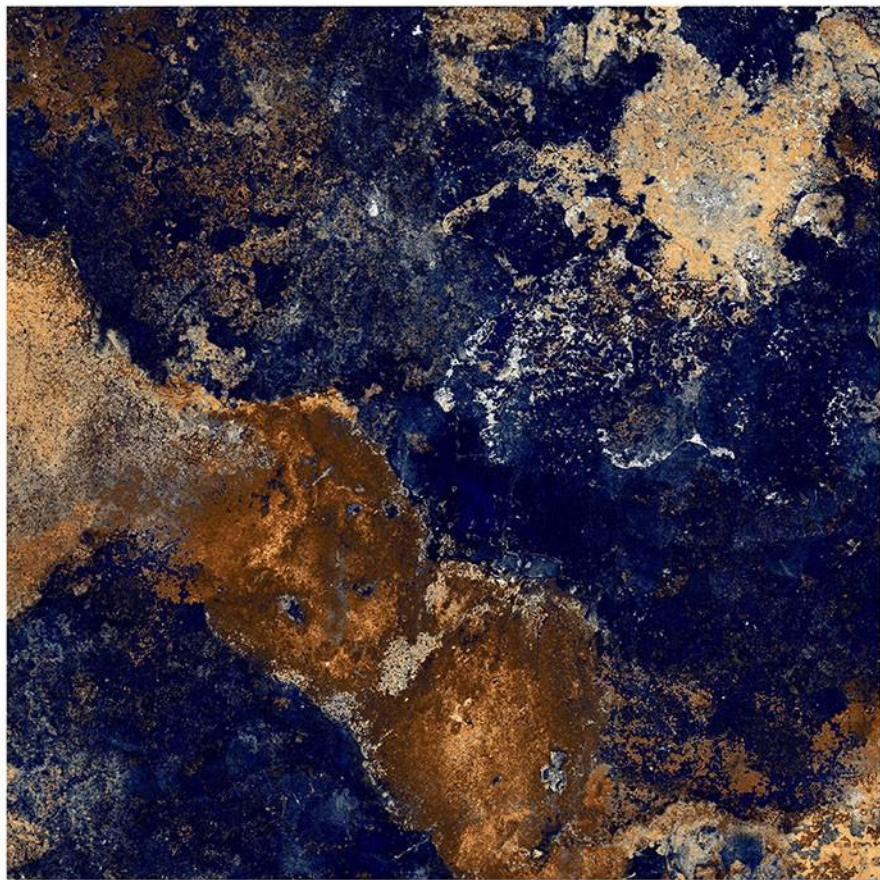

REAL TRAVERTINO CREMA

3-RANDOM

GLOSSY FINISH

GLAZED VITRIFIED TILES / 600x600mm

RICERCOTO BROWN

3-RANDOM

GLOSSY FINISH

GLAZED VITRIFIED TILES / 600x600mm