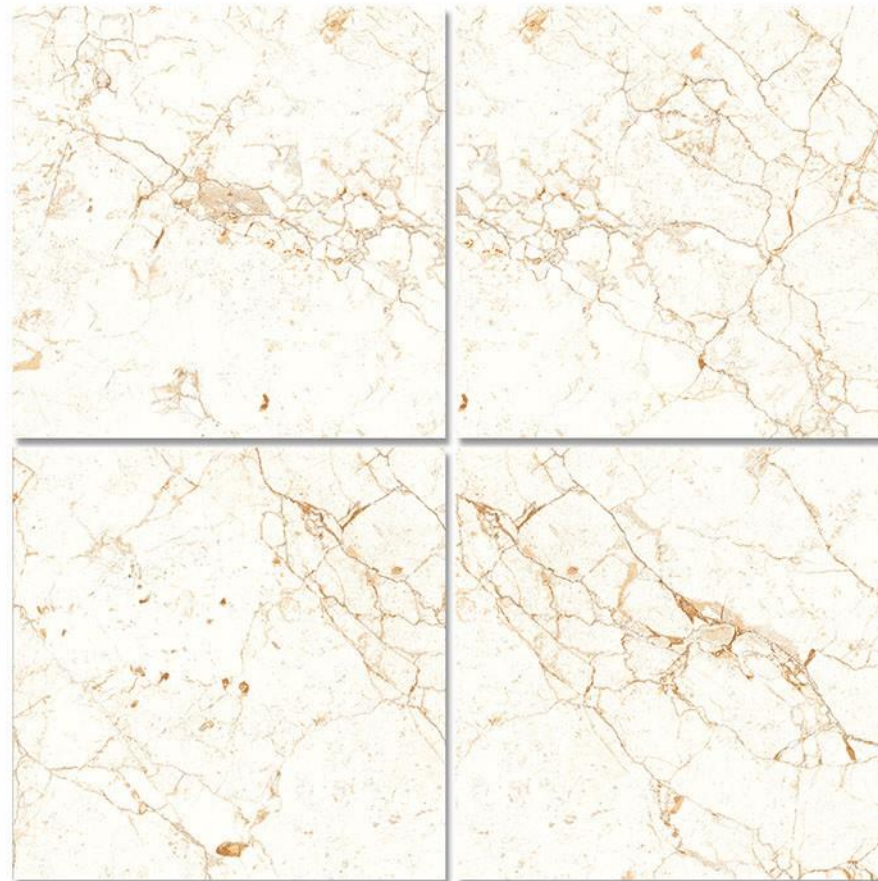

PANARIA BLUE

6-RANDOM

GLOSSY FINISH

GLAZED VITRIFIED TILES / 600x600mm

PRIME DYNA

5-RANDOM

GLOSSY FINISH

GLAZED VITRIFIED TILES / 600x600mm