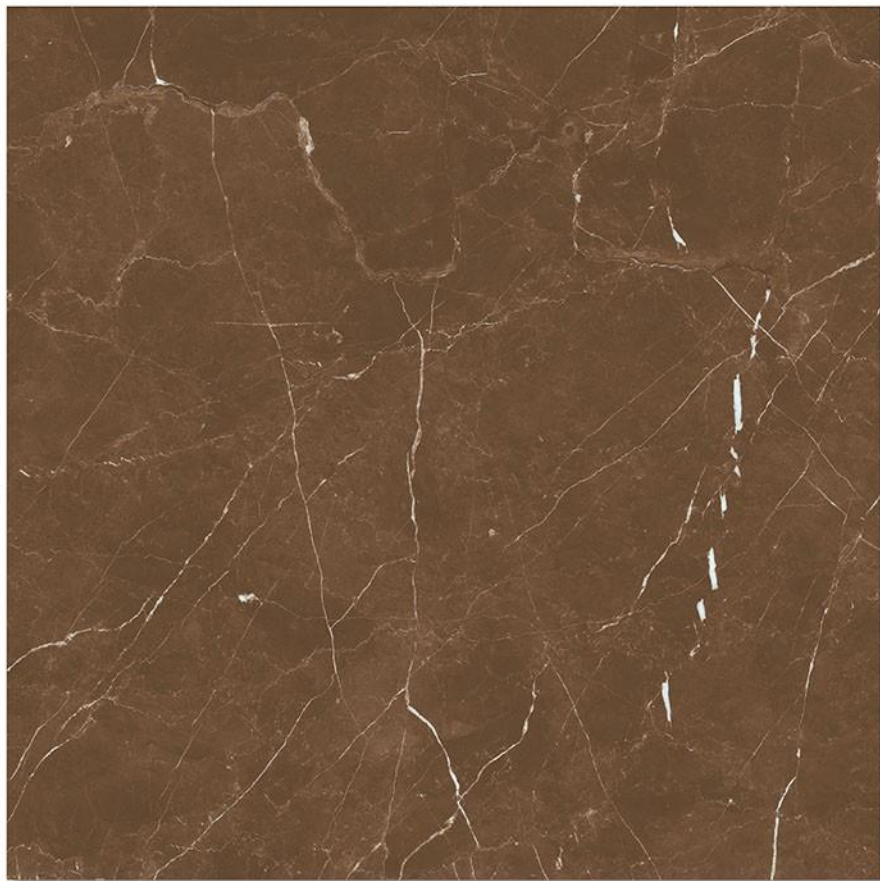

ARBAT BEIGE

4-RANDOM

GLOSSY FINISH

GLAZED VITRIFIED TILES / 600x600mm

ARCTIC CHOCO

4-RANDOM

GLOSSY FINISH

GLAZED VITRIFIED TILES / 600x600mm