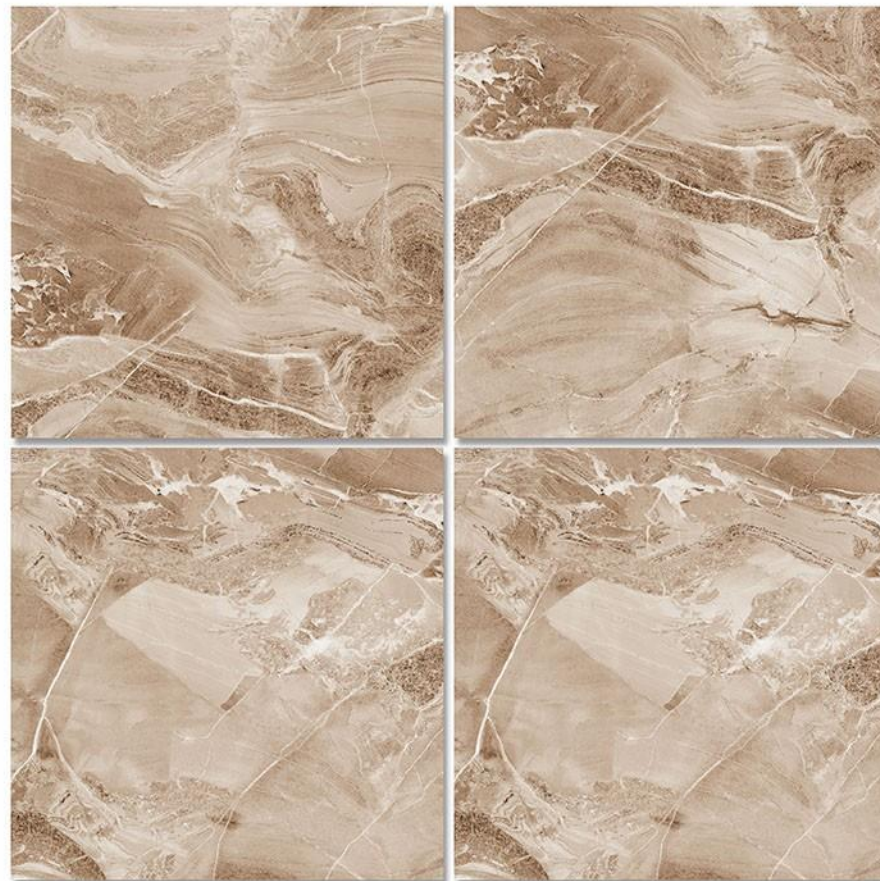

4-RANDOM

GLOSSY FINISH

GLAZED VITRIFIED TILES / 600x600mm

CARBONIC BROWN