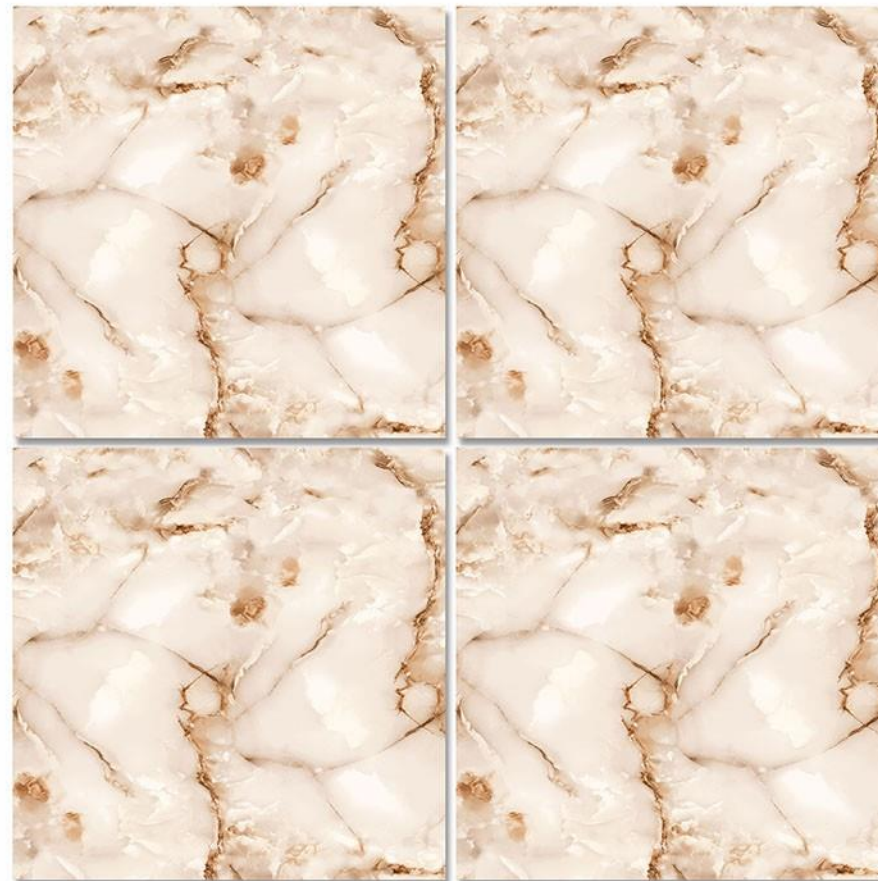

1-RANDOM

GLOSSY FINISH

GLAZED VITRIFIED TILES / 600x600mm

AMBER ONIX