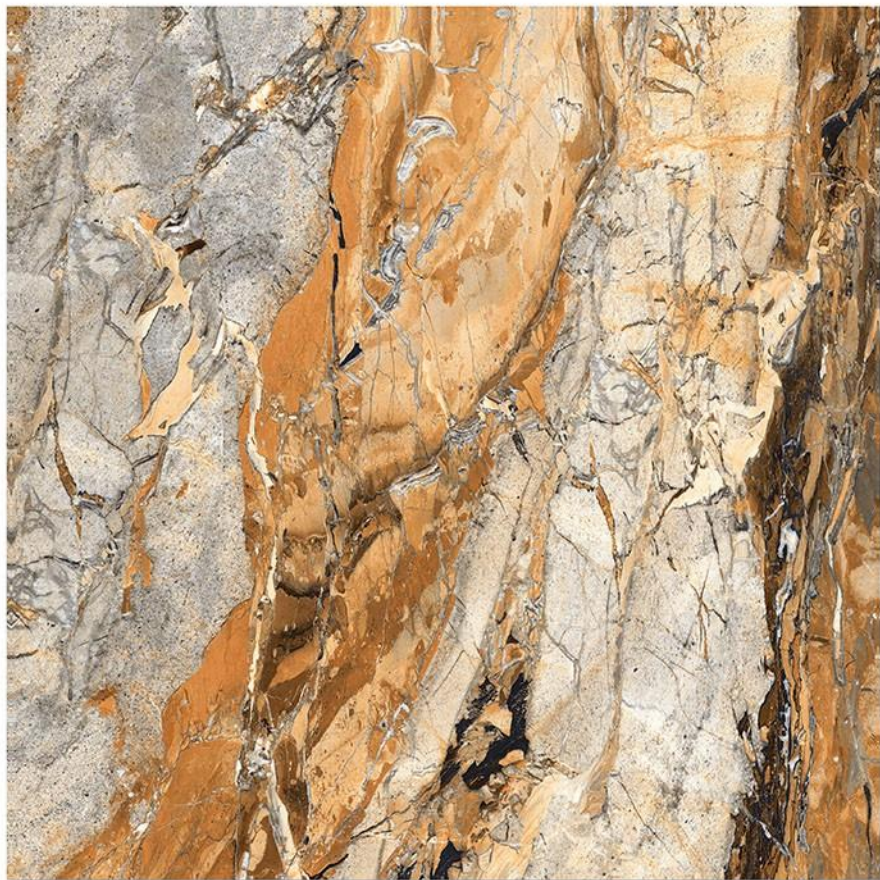

3-RANDOM

GLOSSY FINISH

GLAZED VITRIFIED TILES / 600x600mm

VENTURA BROWN