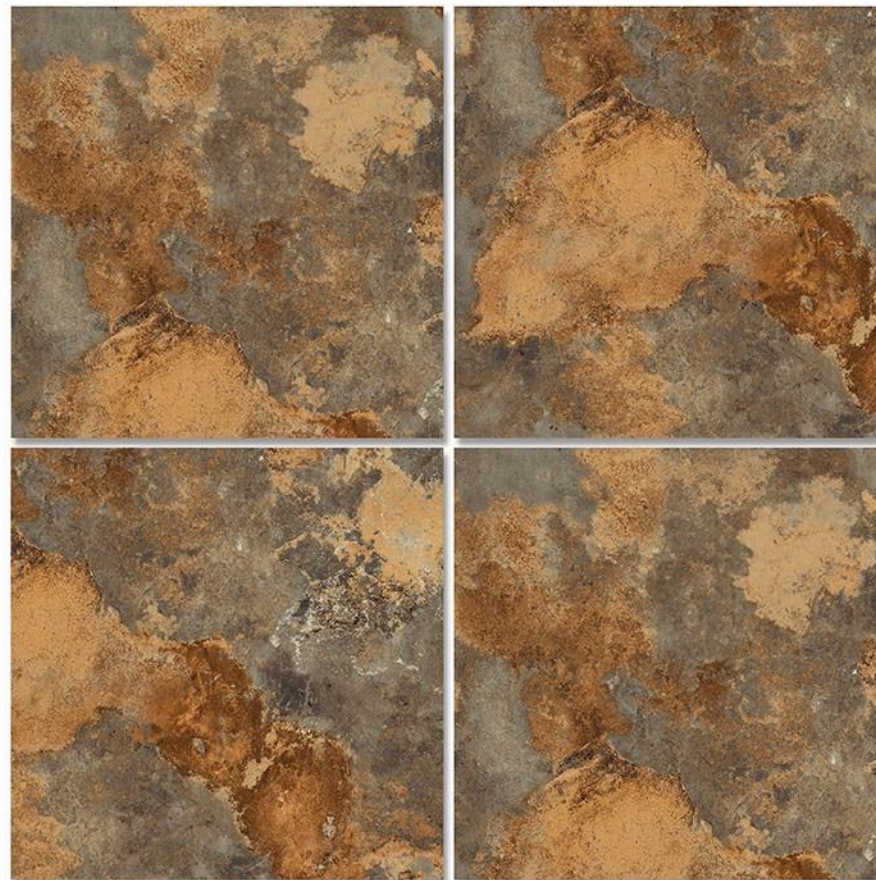

3-RANDOM

GLOSSY FINISH

GLAZED VITRIFIED TILES / 600x600mm

RICERCOTO BROWN