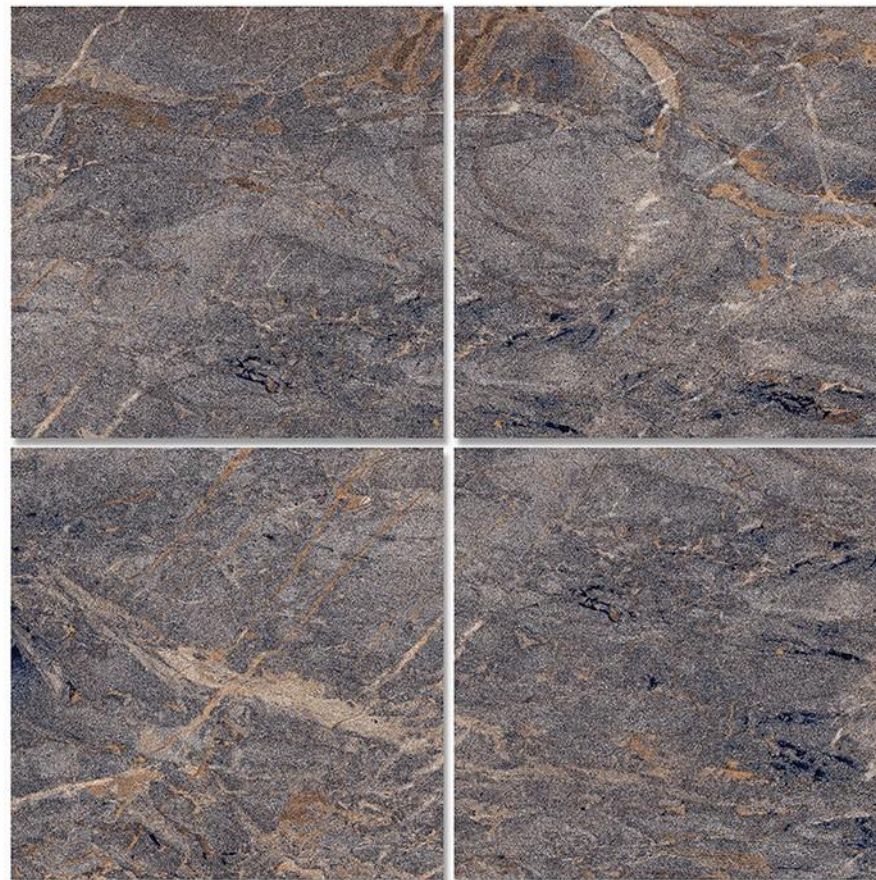

MEGA ONIX GREY

5-RANDOM

GLOSSY FINISH

GLAZED VITRIFIED TILES / 600x600mm

NICE BOTTOCHINO

6-RANDOM

GLOSSY FINISH

GLAZED VITRIFIED TILES / 600x600mm