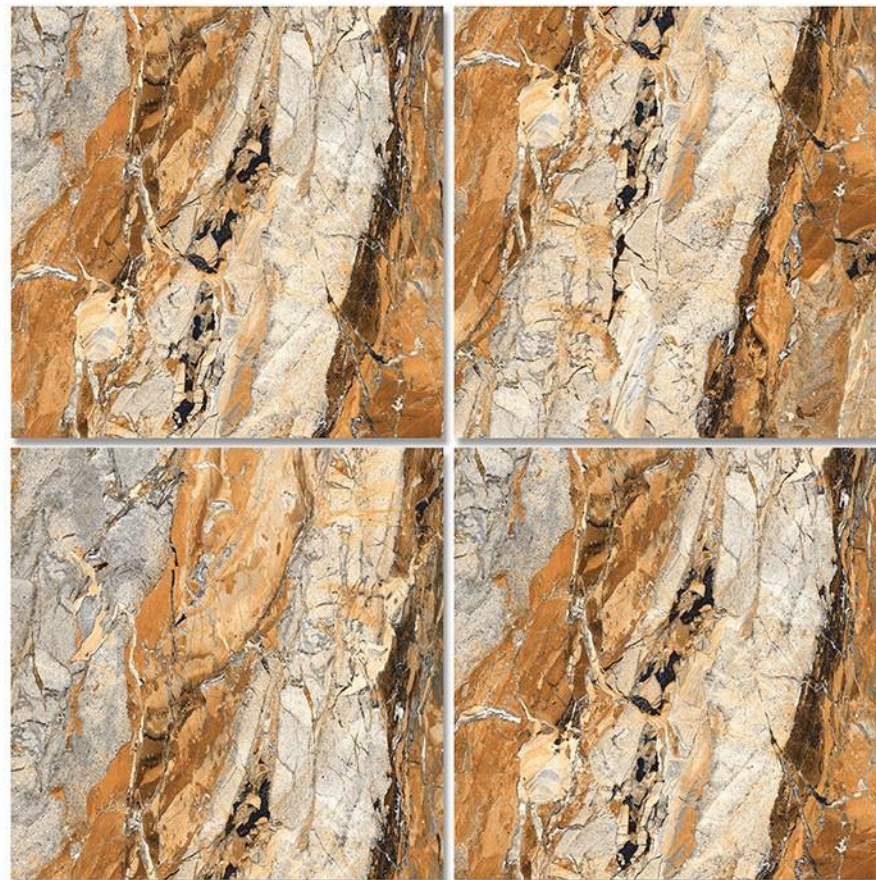

3-RANDOM

GLOSSY FINISH

GLAZED VITRIFIED TILES / 600x600mm

VENTURA BROWN